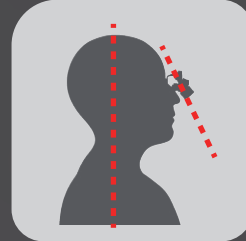

Refractives protect your neck

Benefited from the unique structure design, Brilliance 48° deflects the optical path of the loupes 48 degrees down, prevents the user from needing to hunching their neck and back forward.

Wide field of view and 4.9X-5.6X variable magnification

· Incredible full arch even with 5x magnification · See every detail of the whole mouth

Variable Magnification(with WD adjustment)

WD(mm)	Mag.	FoV(mm)
300	5.54	41
350	5.40	49
400	5.30	57
450	5.21	65
500	5.16	73
550	5.11	81

Advised Mag.: 5.11X-5.54X, corresponding 300-550mm WD & 41-81mm Fov.

Independently Adjustable Focus

- The left and right focal lengths are individually adjustable
- One pair of loupes can cover from 300mm to 500mm(WD)
- Especially suitable for dentists with different vision in left and right eyes

(When the vision difference between the left and right eyes is too large, it is recommended to use it after correcting the vision.)

Flip-Up

The Flip-Up function can bring unobstructed vision and eye contact with your patients. Can be quickly and accurately reset after flipped-up without extra adjustment.