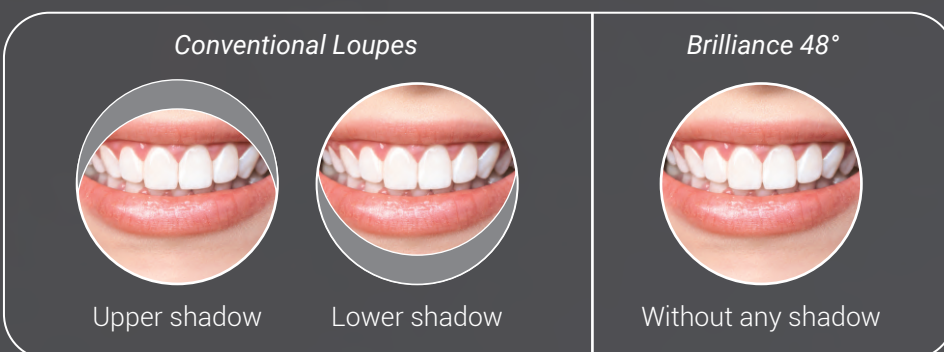

(When the vision difference between the left and right eyes is too large, it is recommended to use it after correcting the vision.)

Flip-Up

The Flip-Up function can bring unobstructed vision and eye contact with your patients. Can be quickly and accurately reset after flipped-up without extra adjustment.

Reduce eye fatigue with asynchronous PD adjustment

PD can be adjusted independently, which helps to better guide the eyes and make the eye position more natural, and increases the comfort of the doctor and reduces eye fatigue caused by long-term surgery.

Stressfree parallel viewing

Stressful inward viewing

Adjustable pupil height

Make sure that there are no shadows above and below the field of view.

- **Clear and Sharp edge of the view**

Say goodbye to vignetting and blurred edges