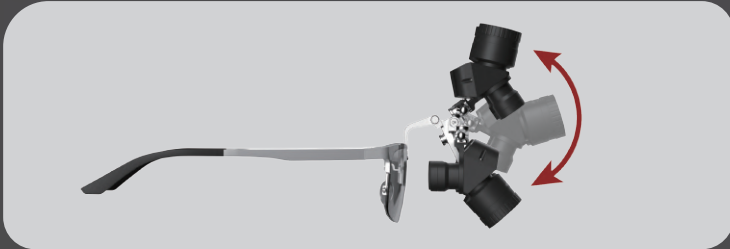

Wide field of view and 4.9X-5.6X variable magnification

· Incredible full arch even with 5x magnification · See every detail of the whole mouth

Variable Magnification(with WD adjustment)

WD(mm)	Mag.	FoV(mm)
300	5.54	41
350	5.40	49
400	5.30	57
450	5.21	65
500	5.16	73
550	5.11	81

Advised Mag.: 5.11X-5.54X, corresponding 300-550mm WD & 41-81mm Fov.

Independently Adjustable Focus

- The left and right focal lengths are individually adjustable
- One pair of loupes can cover from 300mm to 500mm(WD)
- Especially suitable for dentists with different vision in left and right eyes

(When the vision difference between the left and right eyes is too large, it is recommended to use it after correcting the vision.)

Flip-Up

The Flip-Up function can bring unobstructed vision and eye contact with your patients. Can be quickly and accurately reset after flipped-up without extra adjustment.