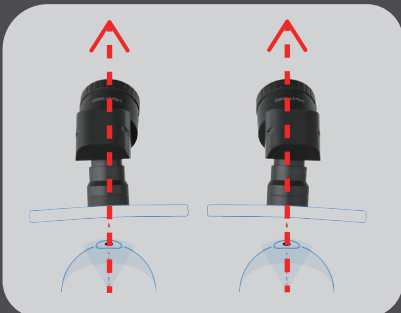

Advised Mag.: 5.11X-5.54X, corresponding 300-550mm WD & 41-81mm Fov.

Independently Adjustable Focus

- The left and right focal lengths are individually adjustable
- One pair of loupes can cover from 300mm to 500mm(WD)
- Especially suitable for dentists with different vision in left and right eyes

(When the vision difference between the left and right eyes is too large, it is recommended to use it after correcting the vision.)

Flip-Up

The Flip-Up function can bring unobstructed vision and eye contact with your patients. Can be quickly and accurately reset after flipped-up without extra adjustment.

Reduce eye fatigue with asynchronous PD adjustment

PD can be adjusted independently, which helps to better guide the eyes and make the eye position more natural, and increases the comfort of the doctor and reduces eye fatigue caused by long-term surgery.

Stressfree parallel viewing

Stressful inward viewing

Adjustable pupil height

Make sure that there are no shadows above and below the field of view.

- **Clear and Sharp edge of the view**

Say goodbye to vignetting and blurred edges