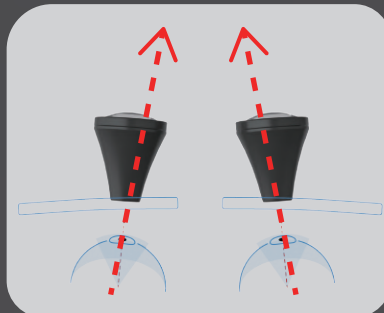

Advised Mag.: 5.11X-5.54X, corresponding 300-550mm WD & 41-81mm Fov.

Independently Adjustable Focus

- The left and right focal lengths are individually adjustable
- One pair of loupes can cover from 300mm to 500mm(WD)
- Especially suitable for dentists with different vision in left and right eyes

(When the vision difference between the left and right eyes is too large, it is recommended to use it after correcting the vision.)

Flip-Up

The Flip-Up function can bring unobstructed vision and eye contact with your patients. Can be quickly and accurately reset after flipped-up without extra adjustment.

Reduce eye fatigue with asynchronous PD adjustment

PD can be adjusted independently, which helps to better guide the eyes and make the eye position more natural, and increases the comfort of the doctor and reduces eye fatigue caused by long-term surgery.

Stressfree parallel viewing

Stressful inward viewing

Adjustable pupil height

Make sure that there are no shadows above and below the field of view.

- **Clear and Sharp edge of the view**

Say goodbye to vignetting and blurred edges