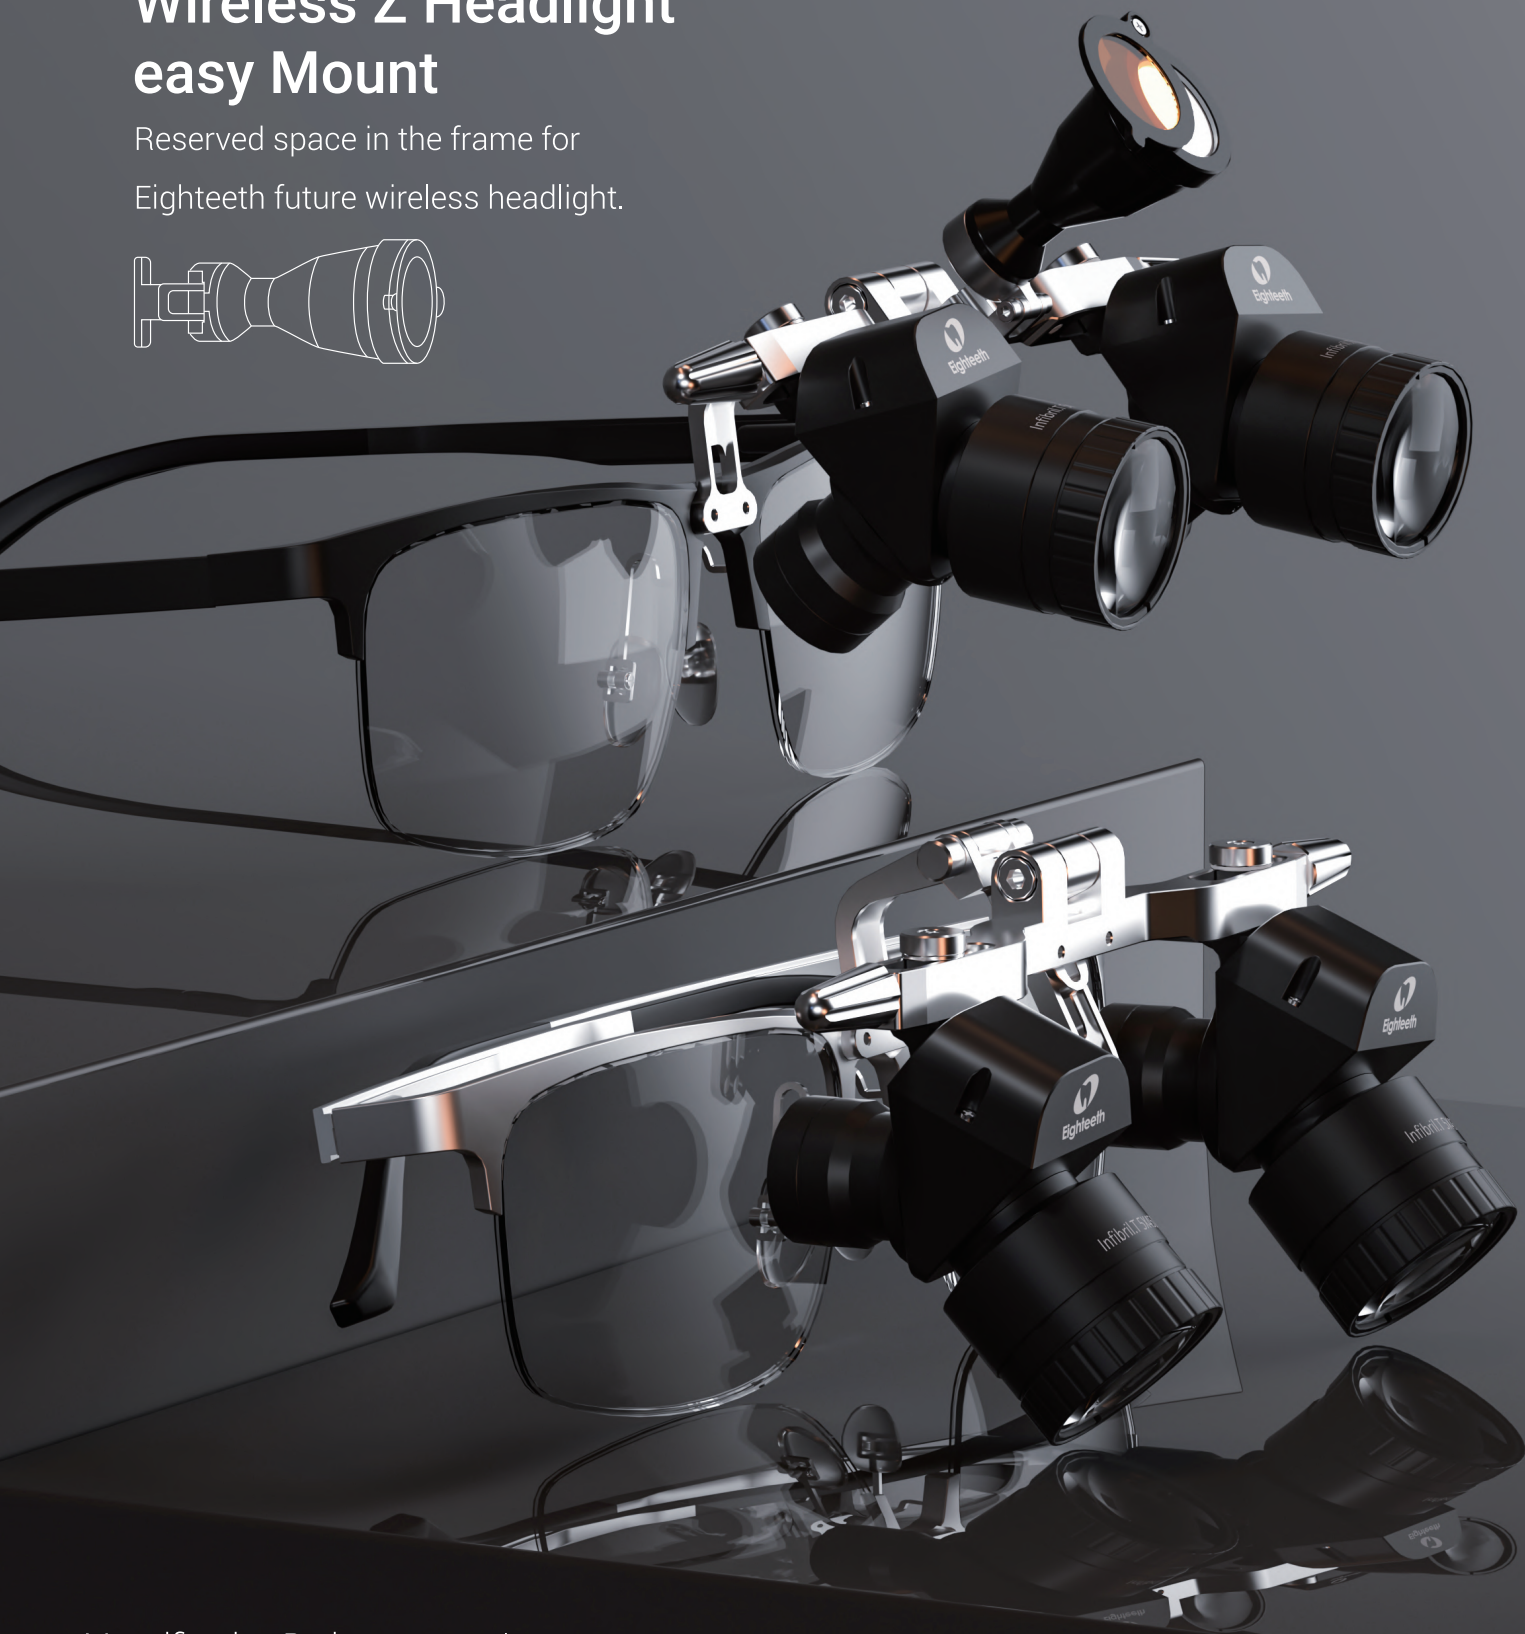

Refractives protect your neck

Benefited from the unique structure design, Brilliance 48° deflects the optical path of the loupes 48 degrees down, prevents the user from needing to hunching their neck and back forward.

(When the vision difference between the left and right eyes is too large, it is recommended to use it after correcting the vision.)

Flip-Up

The Flip-Up function can bring unobstructed vision and eye contact with your patients. Can be quickly and accurately reset after flipped-up without extra adjustment.

Exceptionally high strength and light.

- **Lenses can be easily replaced with myopia lenses**

Easy replacement of lenses because of fishing line fixing method, smooth surface of the frame because of sandblasting

Wireless Z Headlight easy Mount

Reserved space in the frame for
Eighteeth future wireless headlight.

- Magnification Ratio : 5X, Various 4.9X-5.6X
- Working Distance : 450mm, Various 274mm-1088mm
- Pupil Distance : Separately Adjustment, 52-76mm
- Weight : 94.6g(with frame)
- Field of View : 73mm , Various 40mm-179mm
- Color : Black/Silver