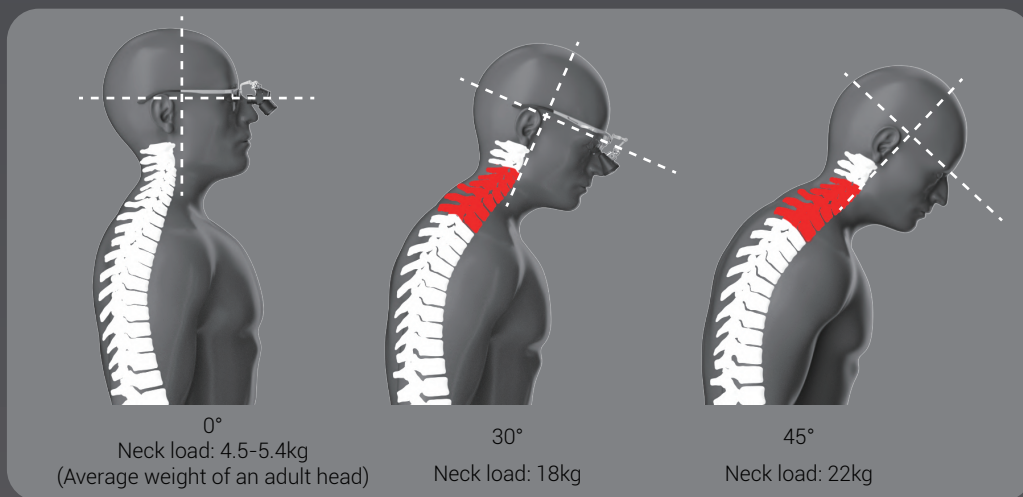

Brilliance 48°

Refractives, no more neck and back pain.

4.9X - 5.6X variable magnification

Ergonomic Loupes

No need to bow your head and bend over, relieve shoulder and neck fatigue and prolong dentist's career.

According to research reports, 80% of dentists will have back and neck pain within 12 months. This is due to dentists working with unnatural head positions long time, which puts extreme pressure on the spine. Over time, this can cause irreparable damage to the health of dentists.

Refractives protect your neck

Benefited from the unique structure design, Brilliance 48° deflects the optical path of the loupes 48 degrees down, prevents the user from needing to hunching their neck and back forward.

Advised Mag.: 5.11X-5.54X, corresponding 300-550mm WD & 41-81mm Fov.

Independently Adjustable Focus

- The left and right focal lengths are individually adjustable
- One pair of loupes can cover from 300mm to 500mm(WD)
- Especially suitable for dentists with different vision in left and right eyes